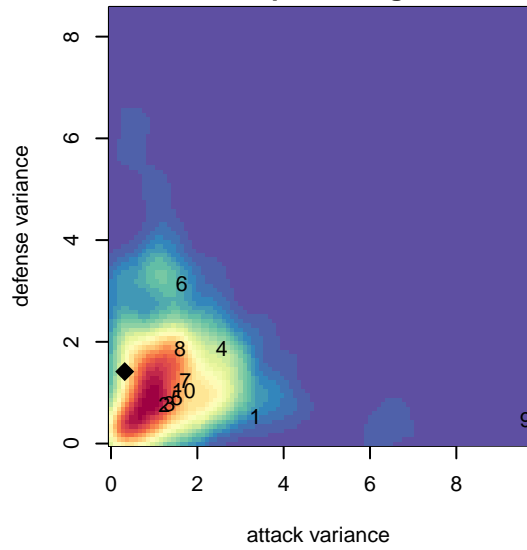

# Pelada FA Alianza G03

, OR  
G03 total strength=829  
attack=0.89 defense=1.38

alt names used:  
PELADA FA ALIANZA (OR)  
PFA Alianza Blue

Venues played:  
2016 Capital Cup GU14  
2016 Bend Premier Cup Nadia Nadim (Silver) [

**attack and defense variance (black dot)  
relative to other teams  
and top 10 in region**

**attack and defense rating  
relative to others at age  
and all opponents in last 13 months**

**attack and defense rating  
relative to others at age  
and all opponents in last 13 months**

**Performance relative to 13 month average**

**Performance relative to 13 month average**

Distribution of opponents  
 Red = Lose zone, Blue = Win zone, Green = Even  
 Black line separates win/lose zones

lot. A=Neither has attack advantage, B=Opponent has both attack and defense advantage, C=Opponent has both attack and defense disadvantage, D=Both have

<b>date</b>	<b>home</b>		<b>away</b>		<b>venue</b>	<b>pred.home</b>	<b>pred.away</b>
2016-08-14	Pelada FA Alianza G03	0	Capital FC Timbers Black G03	0	2016 Bend Premier Cup Nadia Nadim (Silve	0.72	0.41
2016-08-13	Crossfire OR LOSC White G03	0	Pelada FA Alianza G03	0	2016 Bend Premier Cup Nadia Nadim (Silve	1.18	0.41
2016-08-13	RSA Elite Hanson G03	1	Pelada FA Alianza G03	1	2016 Bend Premier Cup Nadia Nadim (Silve	1.48	0.32
2016-08-12	Cascade Rush Blue G03	1	Pelada FA Alianza G03	1	2016 Bend Premier Cup Nadia Nadim (Silve	2.63	0.68
2016-06-26	Westside Timbers Mundial TS G03	0	Pelada FA Alianza G03	1	2016 Capital Cup GU14	0.19	1.64
2016-06-25	Pelada FA Alianza G03	1	Aloha United SC Thorns G03	4	2016 Capital Cup GU14	0.35	2.30
2016-06-25	Cascade Rush Blue G03	4	Pelada FA Alianza G03	1	2016 Capital Cup GU14	2.63	0.68
2016-06-24	CSC Storm G03	5	Pelada FA Alianza G03	0	2016 Capital Cup GU14	4.19	0.20