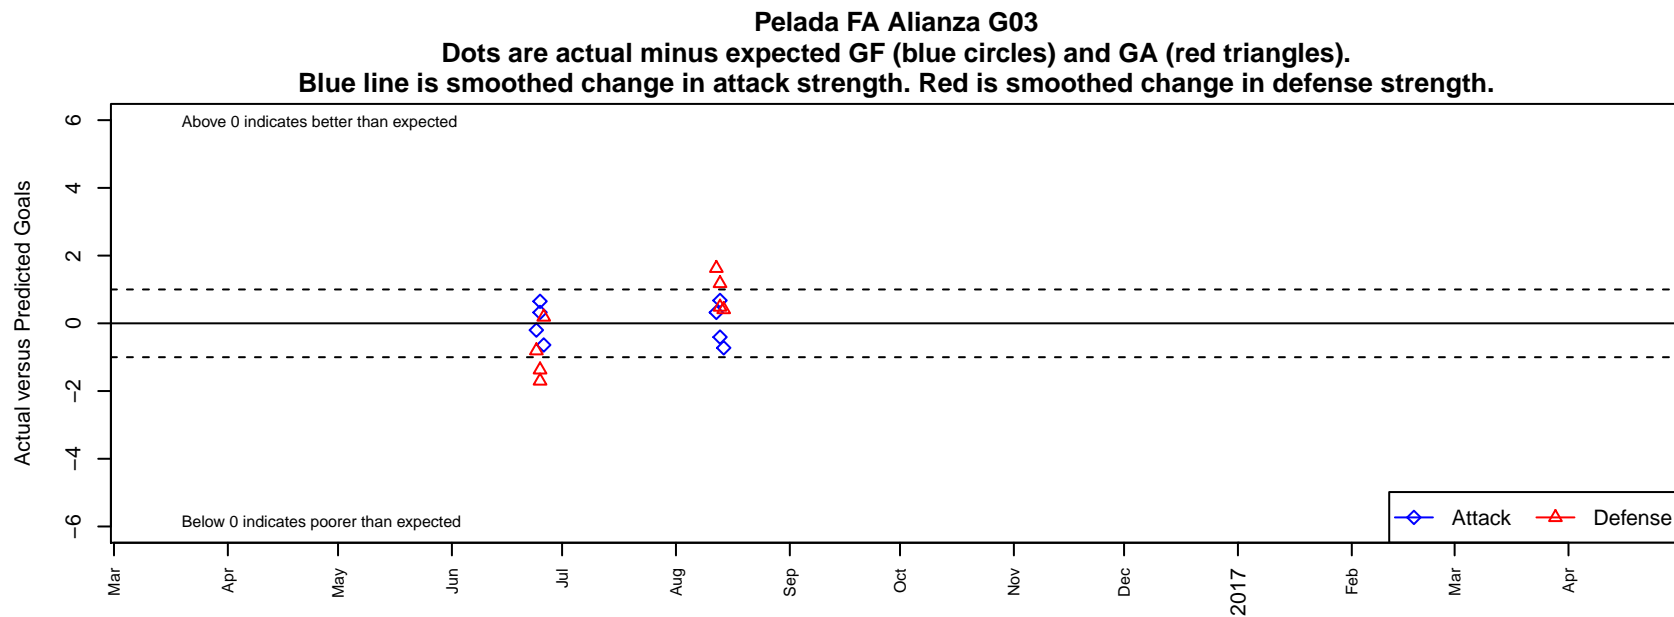

# Pelada FA Alianza G03

, OR  
G03 total strength=829  
attack=0.89 defense=1.38

alt names used:  
PELADA FA ALIANZA (OR)  
PFA Alianza Blue

Venues played:  
2016 Capital Cup GU14  
2016 Bend Premier Cup Nadia Nadim (Silver) [

**attack and defense variance (black dot)  
relative to other teams  
and top 10 in region**

**attack and defense rating  
relative to others at age  
and all opponents in last 13 months**

**attack and defense rating  
relative to others at age  
and all opponents in last 13 months**

**Performance relative to 13 month average**

**Performance relative to 13 month average**

Distribution of opponents  
 Red = Lose zone, Blue = Win zone, Green = Even  
 Black line separates win/lose zones